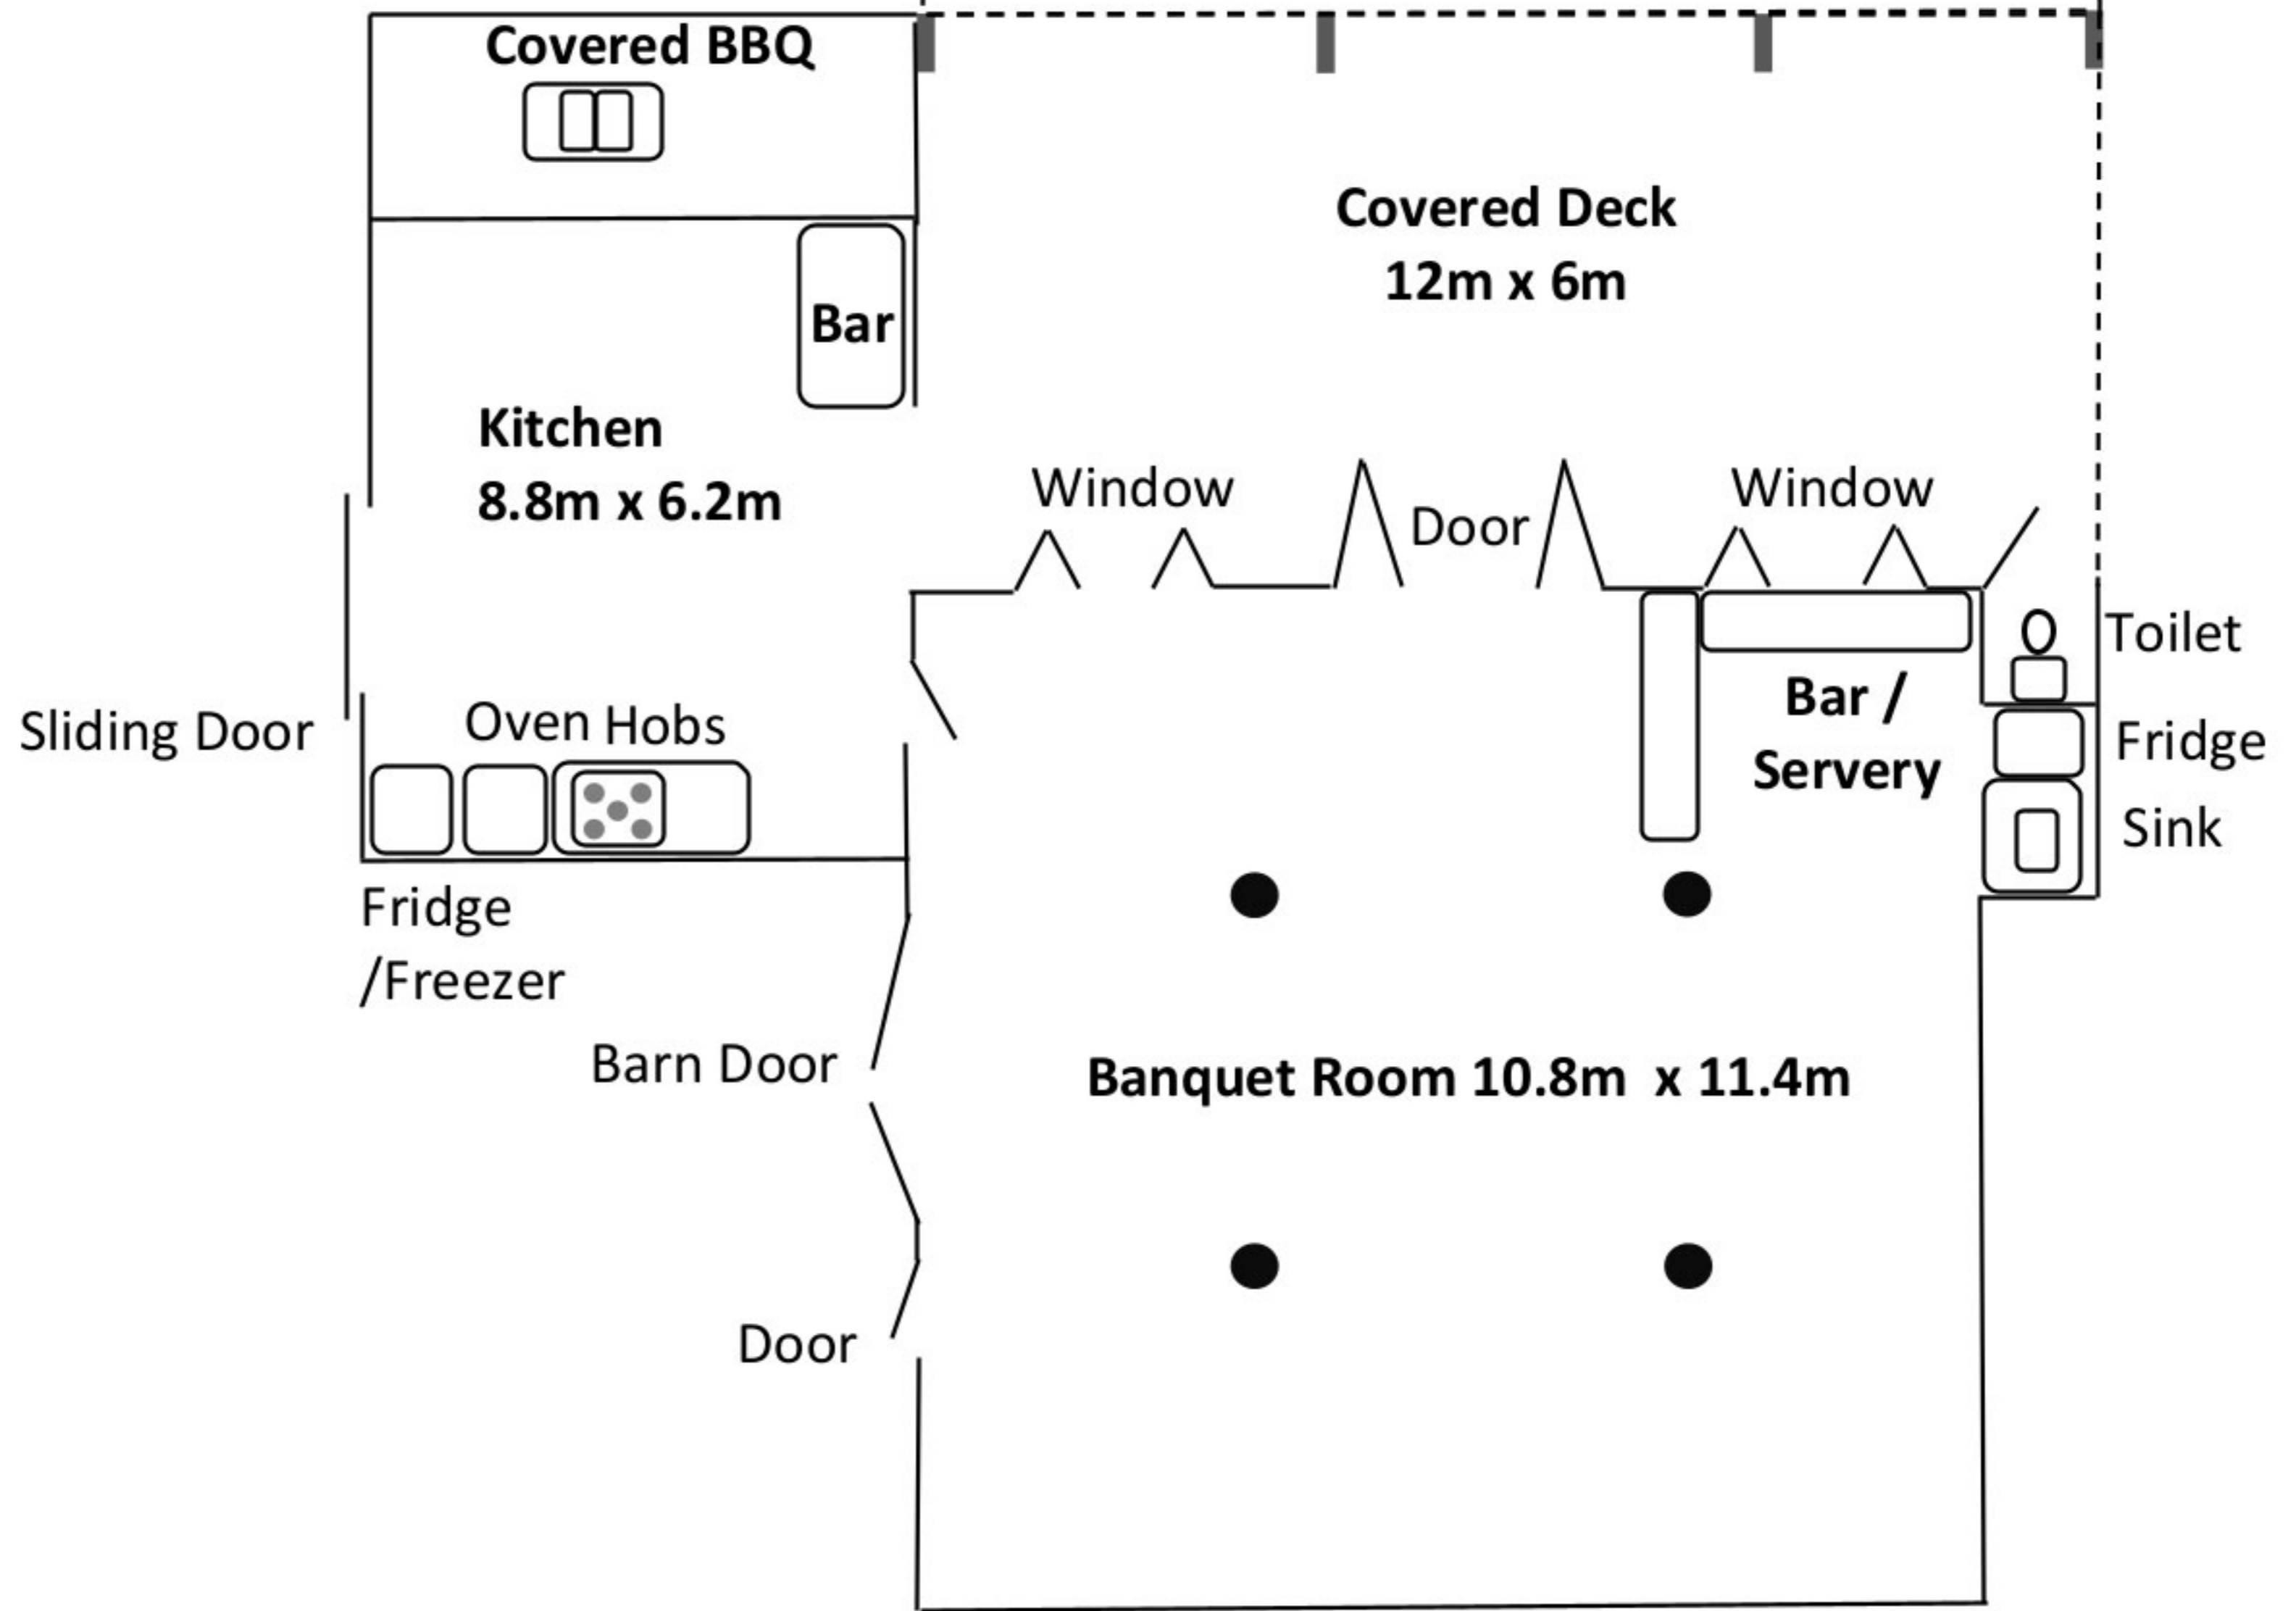

3ha Grass Park

Optional Marquee 12m x 6m

Optional Rain or Shade Awning 12m x 5m

5,000m² Grass Park

1.8m Round Tables (10-12 persons per table)

N

Optional Marquee 12m x 6m

Optional Rain or Shade Awning 12m x 5m

Covered BBQ

Covered Deck 12m x 6m

Bar

Kitchen /
Servery
8.8m x 6.2m

Window

Door

Window

Sliding Door

Oven Hobs

Bar /
Servery

Toilet

Freezer

Fridge

Sink

Parking

Barn Door

Door

Banquet Room 10.8m x 11.4m